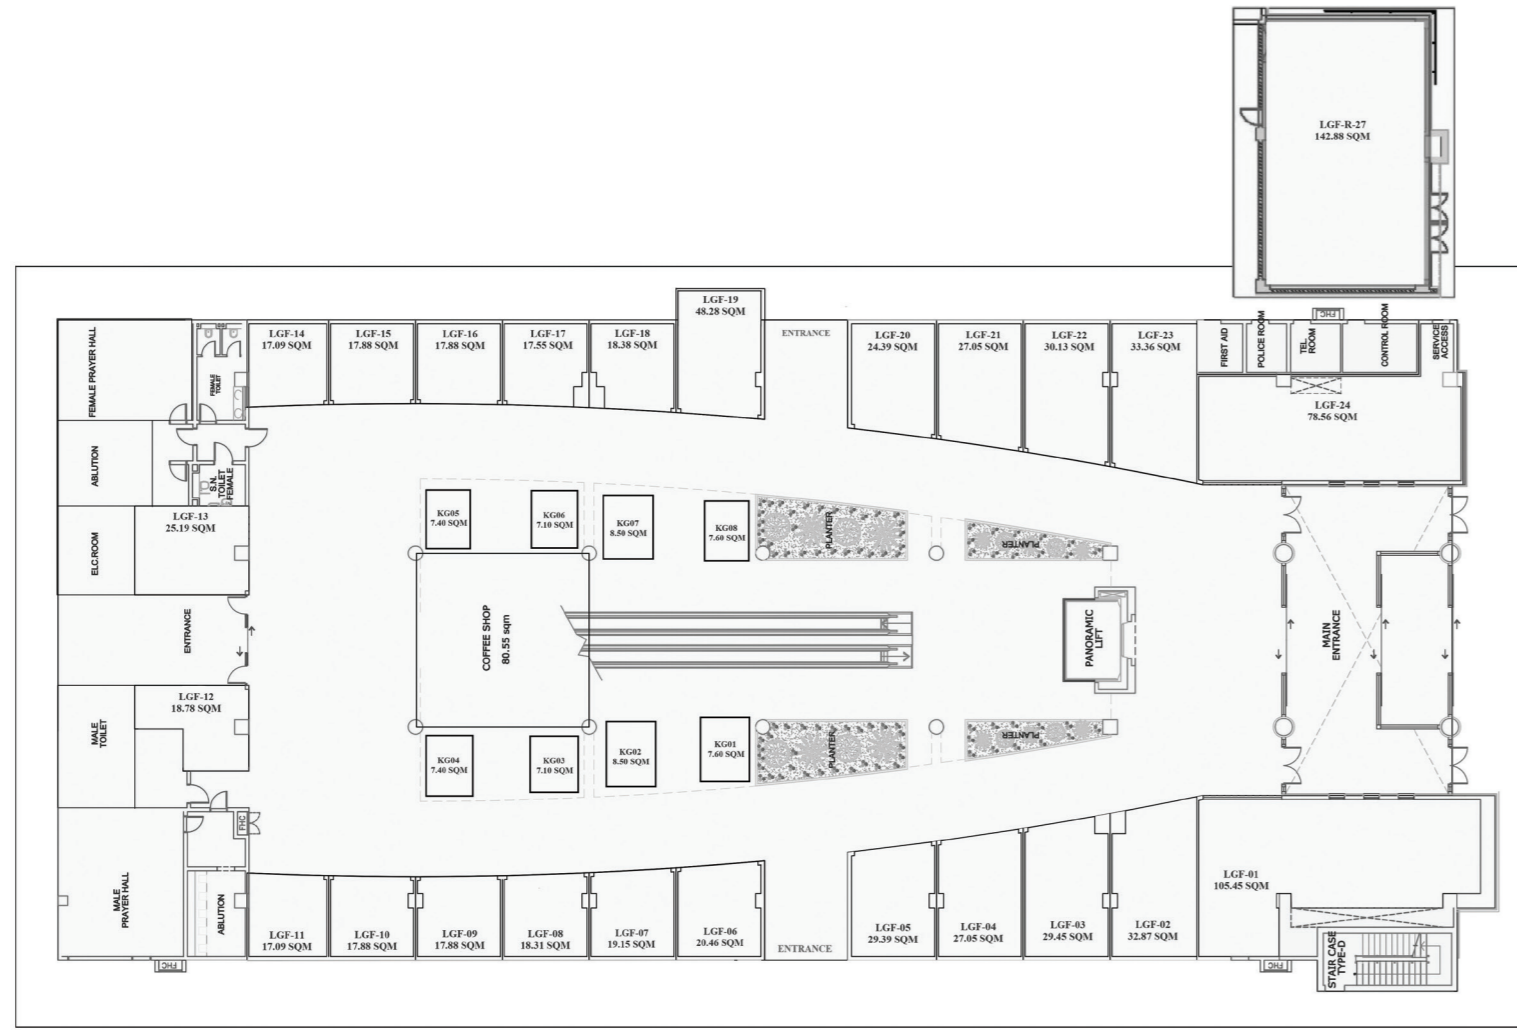

NUMBER OF TENANTS  
57

PARKING SPOTS  
346

FOOD COURT SEATING  
300+

RESTAURANTS  
0

NUMBER OF CAFES  
2

NUMBERS OF MOVIE SCREENS  
0

NUMBERS OF FOOD COURT OUTLETS  
3

MALL BUILD-UP AREA  
21,902 sqm

MALL GLA  
16,281 sqm

Lower Ground Floor

Upper Ground Floor

# Mall Floor Plans